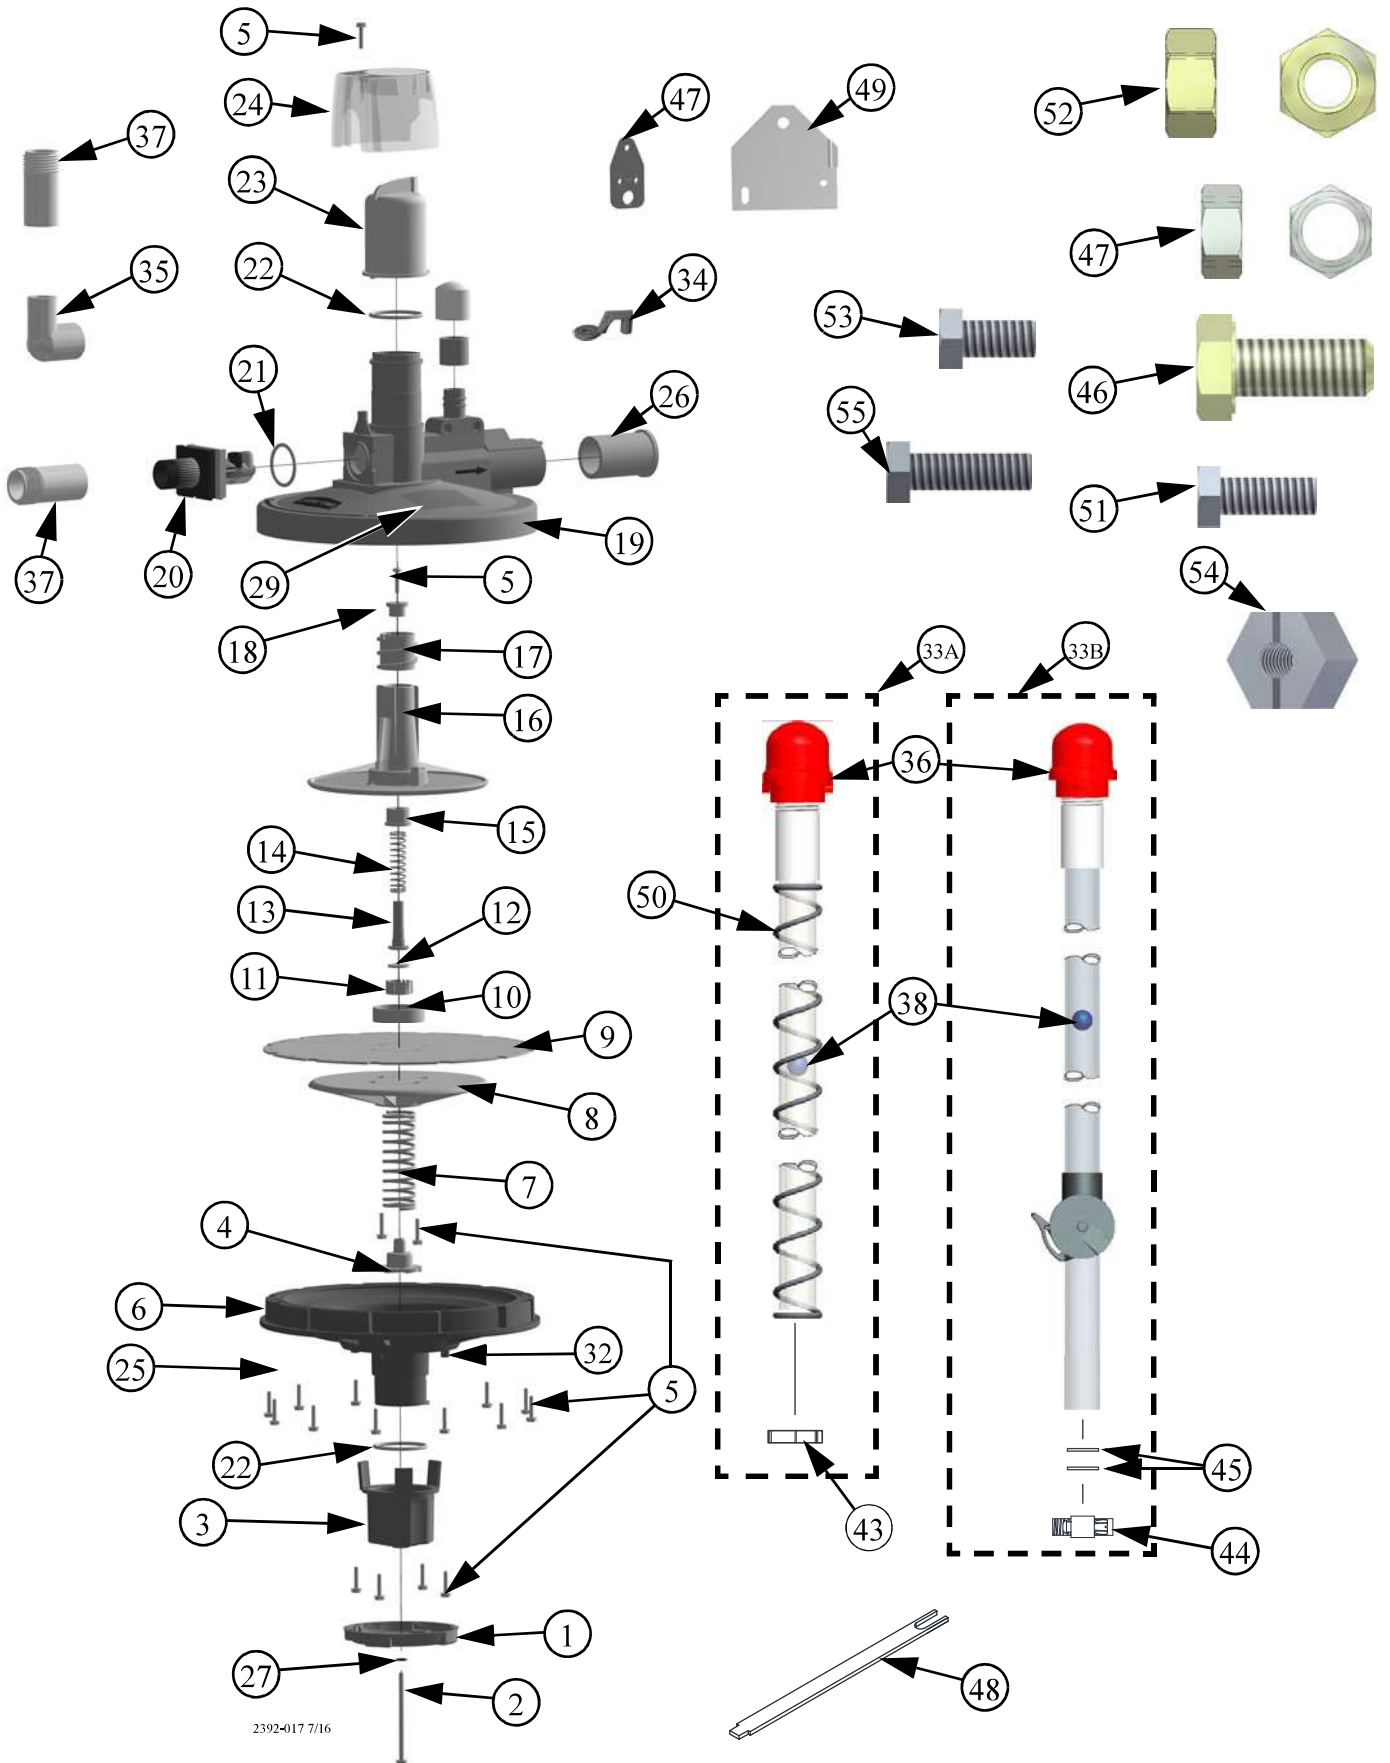

Manual Adjustment VOLUMATIC™ Regulator Assembly (55476-X)

2392-017 7/16